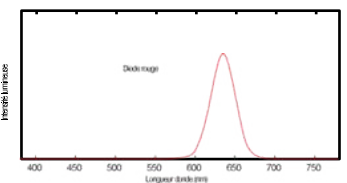

## ➤ Specific Light

The test was conducted with two lamps, both with a spectrum whose peak is at 590 nm, but with different emission spectra, as shown in the following figure. The one on the left does not alter the wine's conditions, while the one on the right causes deviations.