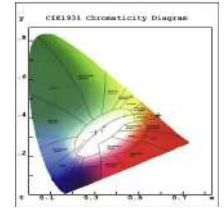

## ➤ Specific Light

The test was conducted with two lamps, both with a spectrum whose peak is at 590 nm, but with different emission spectra, as shown in the following figure. The one on the left does not alter the wine's conditions, while the one on the right causes deviations.