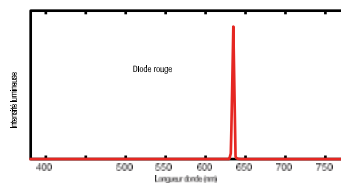

## ➤ Specific Light

The test was conducted with two lamps, both with a spectrum whose peak is at 590 nm, but with different emission spectra, as shown in the following figure. The one on the left does not alter the wine's conditions, while the one on the right causes deviations.