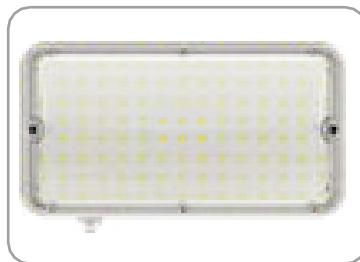

LED FEATURES

➤ Excellent Spectral Ratio

In underground wine cellar storage areas, the lighting must be as protective as possible.

The emission spectrum chosen should be narrow and centered at 590 nm. However, this choice should not be based on the visual representation of the lighting. Our LED light has a perfect light emission spectrum that protects the wine from light.

➤ Specific Light

The test was conducted with two lamps, both with a spectrum whose peak is at 590 nm, but with different emission spectra, as shown in the following figure. The one on the left does not alter the wine's conditions, while the one on the right causes deviations.

60

Lm/W