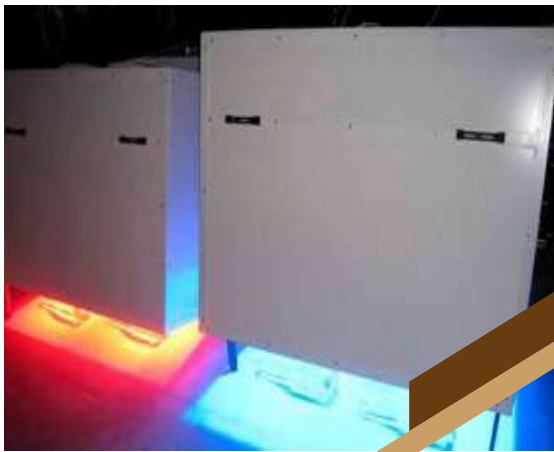

LED FEATURES

➤ Excellent Spectral Ratio

In underground wine cellar storage areas, the lighting must be as protective as possible.

The emission spectrum chosen should be narrow and centered at 590 nm. However, this choice should not be based on the visual representation of the lighting. Our LED light has a perfect light emission spectrum that protects the wine from light.