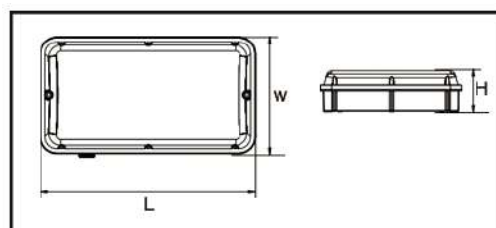

Lens Options

+34 916357859

WWW.OPTIMALED.EU