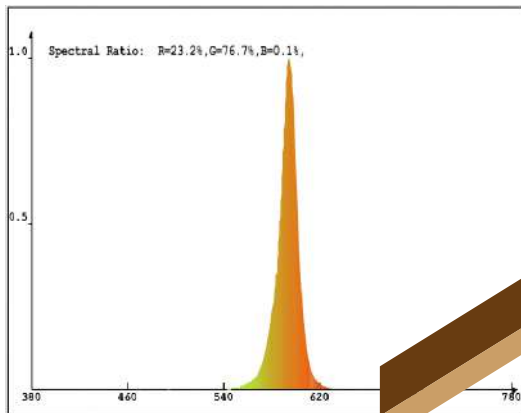

## ➤ Specific Light

The test was conducted with two lamps, both with a spectrum whose peak is at 590 nm, but with different emission spectra, as shown in the following figure. The one on the left does not alter the wine's conditions, while the one on the right causes deviations.